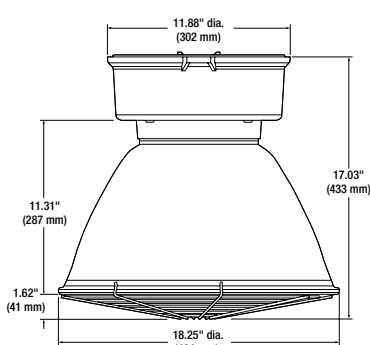

KSD Ballast Tank
KER40 Enclosed Reflector
KERG Guard