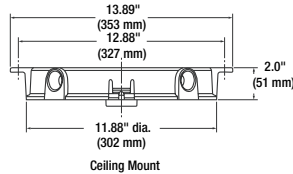

KS Series

Kemlux® III Enclosed/Gasketed

HAZARDOUS SEALED

Photocontrol for Standard & Hazardous Class I Division 2

Catalog Number	Volts	Frequency	Watts
HUB2PC120	120VAC	50/60 Hz	400
HUB2PC227¹	277VAC	50/60 Hz	400
HUB2PC347	347VAC	50/60 Hz	400

¹ Marked 220-277V, suitable for 208V

Kemlux III Mounting Splice Boxes

Hub Size	Catalog Number							
	Pendant	Flexible Pendant	Ceiling 4-Hub	Ceiling 5-Hub	Wall	Cone Top	25° Stanchion	90° Stanchion
3/4"	KSA2B	KSF2B	KSX2B	KSX6B	KSB2B	KSC2B	—	—
1"	KSA3B	KSF3B	KSX3B	KSX7B	KSB3B	KSC3B	—	—
1-1/4"	—	—	—	—	—	—	KSD4B	KSS4B
1-1/2"	—	—	—	—	—	—	KSD5B	KSS5B
M-20	—	—	KSX8B	KSX9B	—	—	—	—

Kemlux III 50-600W Ballast Tank Assemblies

Wattage	CATALOG NUMBER									
	High Pressure Sodium					Pulse Start Metal Halide				
	Low Wattage Medium Base		Low Wattage Mogul Base		High Wattage Mogul	Low Wattage Medium Base		Low Wattage Mogul Base		High Wattage Mogul Base
	5 1/2"	7 3/4"	5 1/2"	7 3/4"	7 3/4"	5 1/2"	7 3/4"	5 1/2"	7 3/4"	7 3/4"
50	KSAS05X	KSBS05X	KSCS05X	KSDS05X	—	KSAH05X	KSBH05X	—	—	—
70	KSAS07X	KSBS07X	KSCS07X	KSDS07X	—	KSAH07X	KSBH07X	KSCH07X	KSDH07X	—
105	KSAS10X	KSBS10X	KSCS10X	KSDS10X	—	KSAH10X	KSBH10X	KSCH10X	KSDH10X	—
150	KSAS15X	KSBS15X	KSCS15X	KSDS15X	—	KSAP15X	KSBP15X	KSCP15X	KSDP15X	—
175	—	—	—	—	—	—	—	KSCP17X	KSDP17X	—
200	—	—	—	—	KSES20X	—	—	KSCP20X	KSDP20X	—
250	—	—	—	—	KSES25X	—	—	—	—	KSEP25X
320	—	—	—	—	—	—	—	—	—	KSEP32X
350	—	—	—	—	—	—	—	—	—	KSEP35X
400	—	—	—	—	KSES40X	—	—	—	—	KSEP40X

DIMENSIONS

Mounting Adapters