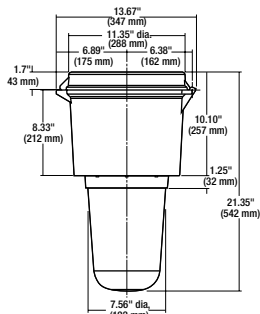

KSE Housing

KSE Ballast Tank
KG40 Optics Globe