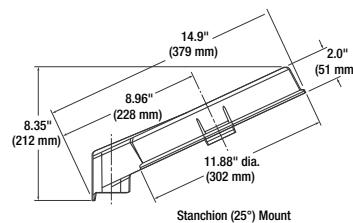

KS Series

Kemlux® III Enclosed/Gasketed

HAZARDOUS SEALED

Photocontrol for Standard & Hazardous Class I Division 2

Catalog Number	Volts	Frequency	Watts
HUB2PC120	120VAC	50/60 Hz	400
HUB2PC227¹	277VAC	50/60 Hz	400
HUB2PC347	347VAC	50/60 Hz	400

¹ Marked 220-277V, suitable for 208V

Kemlux III Mounting Splice Boxes

Hub Size	Catalog Number							
	Pendant	Flexible Pendant	Ceiling 4-Hub	Ceiling 5-Hub	Wall	Cone Top	25° Stanchion	90° Stanchion
3/4"	KSA2B	KSF2B	KSX2B	KSX6B	KSB2B	KSC2B	—	—
1"	KSA3B	KSF3B	KSX3B	KSX7B	KSB3B	KSC3B	—	—
1-1/4"	—	—	—	—	—	—	KSD4B	KSS4B
1-1/2"	—	—	—	—	—	—	KSD5B	KSS5B
M-20	—	—	KSX8B	KSX9B	—	—	—	—

Kemlux III 50-600W Ballast Tank Assemblies

Wattage	CATALOG NUMBER									
	High Pressure Sodium					Pulse Start Metal Halide				
	Low Wattage Medium Base		Low Wattage Mogul Base		High Wattage Mogul	Low Wattage Medium Base		Low Wattage Mogul Base		High Wattage Mogul Base
	5 1/2"	7 3/4"	5 1/2"	7 3/4"	7 3/4"	5 1/2"	7 3/4"	5 1/2"	7 3/4"	7 3/4"
50	KSAS05X	KSBS05X	KSCS05X	KSDS05X	—	KSAH05X	KSBH05X	—	—	—
70	KSAS07X	KSBS07X	KSCS07X	KSDS07X	—	KSAH07X	KSBH07X	KSCH07X	KSDH07X	—
105	KSAS10X	KSBS10X	KSCS10X	KSDS10X	—	KSAH10X	KSBH10X	KSCH10X	KSDH10X	—
150	KSAS15X	KSBS15X	KSCS15X	KSDS15X	—	KSAP15X	KSBP15X	KSCP15X	KSDP15X	—
175	—	—	—	—	—	—	—	KSCP17X	KSDP17X	—
200	—	—	—	—	KSES20X	—	—	KSCP20X	KSDP20X	—
250	—	—	—	—	KSES25X	—	—	—	—	KSEP25X
320	—	—	—	—	—	—	—	—	—	KSEP32X
350	—	—	—	—	—	—	—	—	—	KSEP35X
400	—	—	—	—	KSES40X	—	—	—	—	KSEP40X

DIMENSIONS

Mounting Adapters