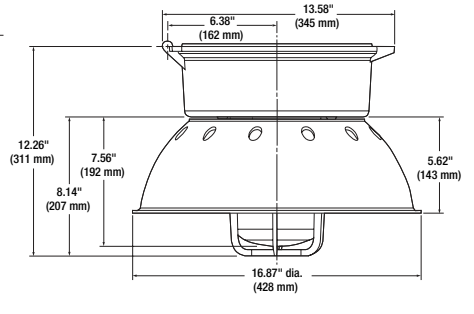

KS Series

Kemlux® III Enclosed/Gasketed

HAZARDOUS SEALED

DIMENSIONS

KSA Housing

KSB Housing

KSC Housing

KSD Housing

KSE Housing