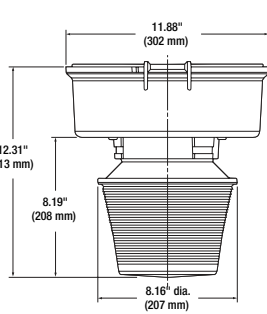

KSC Housing

KSC Ballast Tank
KZRG1550 8" Spun Reflector