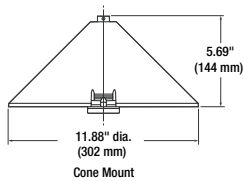

KS Series

Kemlux® III Enclosed/Gasketed

HAZARDOUS SEALED

Photocontrol for Standard & Hazardous Class I Division 2

Catalog Number	Volts	Frequency	Watts
HUB2PC120	120VAC	50/60 Hz	400
HUB2PC227¹	277VAC	50/60 Hz	400
HUB2PC347	347VAC	50/60 Hz	400

¹ Marked 220-277V, suitable for 208V

Kemlux III Mounting Splice Boxes

Hub Size	Catalog Number							
	Pendant	Flexible Pendant	Ceiling 4-Hub	Ceiling 5-Hub	Wall	Cone Top	25° Stanchion	90° Stanchion
3/4"	KSA2B	KSF2B	KSX2B	KSX6B	KSB2B	KSC2B	—	—
1"	KSA3B	KSF3B	KSX3B	KSX7B	KSB3B	KSC3B	—	—
1-1/4"	—	—	—	—	—	—	KSD4B	KSS4B
1-1/2"	—	—	—	—	—	—	KSD5B	KSS5B
M-20	—	—	KSX8B	KSX9B	—	—	—	—

Kemlux III 50-600W Ballast Tank Assemblies

Wattage	CATALOG NUMBER									
	High Pressure Sodium					Pulse Start Metal Halide				
	Low Wattage Medium Base		Low Wattage Mogul Base		High Wattage Mogul	Low Wattage Medium Base		Low Wattage Mogul Base		High Wattage Mogul Base
	5 1/2"	7 3/4"	5 1/2"	7 3/4"	7 3/4"	5 1/2"	7 3/4"	5 1/2"	7 3/4"	7 3/4"
50	KSAS05X	KSBS05X	KSCS05X	KSDS05X	—	KSAH05X	KSBH05X	—	—	—
70	KSAS07X	KSBS07X	KSCS07X	KSDS07X	—	KSAH07X	KSBH07X	KSCH07X	KSDH07X	—
105	KSAS10X	KSBS10X	KSCS10X	KSDS10X	—	KSAH10X	KSBH10X	KSCH10X	KSDH10X	—
150	KSAS15X	KSBS15X	KSCS15X	KSDS15X	—	KSAP15X	KSBP15X	KSCP15X	KSDP15X	—
175	—	—	—	—	—	—	—	KSCP17X	KSDP17X	—
200	—	—	—	—	KSES20X	—	—	KSCP20X	KSDP20X	—
250	—	—	—	—	KSES25X	—	—	—	—	KSEP25X
320	—	—	—	—	—	—	—	—	—	KSEP32X
350	—	—	—	—	—	—	—	—	—	KSEP35X
400	—	—	—	—	KSES40X	—	—	—	—	KSEP40X

DIMENSIONS

Mounting Adapters