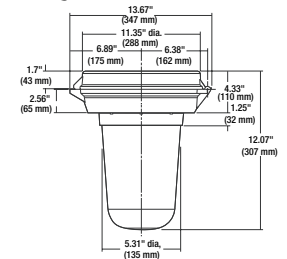

KSA Housing