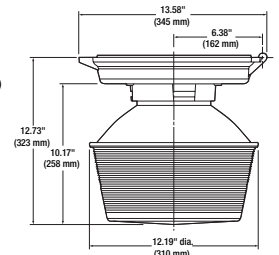

DIMENSIONS

Mounting Adapters

KSA Housing

KSA Ballast Tank KG40 Globe

KSA Ballast Tank KZRG 12" Spun Refractor

KS Series

Kemlux® III Enclosed/Gasketed

HAZARDOUS SEALED