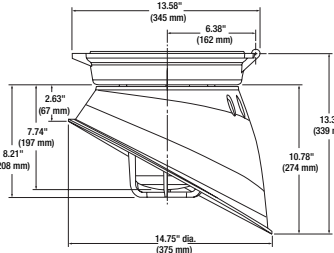

KSA Ballast Tank
KPA40 Fiberglass White Reflector