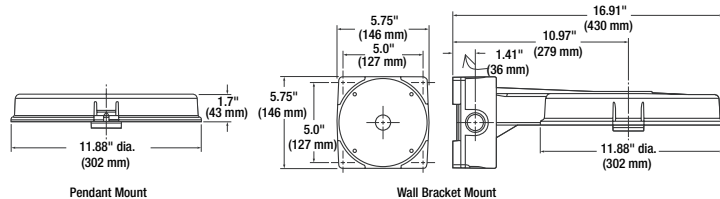

KS Series

Kemlux® III Enclosed/Gasketed

HAZARDOUS SEALED

Photocontrol for Standard & Hazardous Class I Division 2

Catalog Number	Volts	Frequency	Watts
HUB2PC120	120VAC	50/60 Hz	400
HUB2PC227¹	277VAC	50/60 Hz	400
HUB2PC347	347VAC	50/60 Hz	400

¹ Marked 220-277V, suitable for 208V

Kemlux III Mounting Splice Boxes

Hub Size	Catalog Number							
	Pendant	Flexible Pendant	Ceiling 4-Hub	Ceiling 5-Hub	Wall	Cone Top	25° Stanchion	90° Stanchion
3/4"	KSA2B	KSF2B	KSX2B	KSX6B	KSB2B	KSC2B	—	—
1"	KSA3B	KSF3B	KSX3B	KSX7B	KSB3B	KSC3B	—	—
1-1/4"	—	—	—	—	—	—	KSD4B	KSS4B
1-1/2"	—	—	—	—	—	—	KSD5B	KSS5B
M-20	—	—	KSX8B	KSX9B	—	—	—	—

Kemlux III 50-600W Ballast Tank Assemblies

Wattage	CATALOG NUMBER									
	High Pressure Sodium					Pulse Start Metal Halide				
	Low Wattage Medium Base		Low Wattage Mogul Base		High Wattage Mogul	Low Wattage Medium Base		Low Wattage Mogul Base		High Wattage Mogul Base
	5 1/2"	7 3/4"	5 1/2"	7 3/4"	7 3/4"	5 1/2"	7 3/4"	5 1/2"	7 3/4"	7 3/4"
50	KSAS05X	KSBS05X	KSCS05X	KSDS05X	—	KSAH05X	KSBH05X	—	—	—
70	KSAS07X	KSBS07X	KSCS07X	KSDS07X	—	KSAH07X	KSBH07X	KSCH07X	KSDH07X	—
105	KSAS10X	KSBS10X	KSCS10X	KSDS10X	—	KSAH10X	KSBH10X	KSCH10X	KSDH10X	—
150	KSAS15X	KSBS15X	KSCS15X	KSDS15X	—	KSAP15X	KSBP15X	KSCP15X	KSDP15X	—
175	—	—	—	—	—	—	—	KSCP17X	KSDP17X	—
200	—	—	—	—	KSES20X	—	—	KSCP20X	KSDP20X	—
250	—	—	—	—	KSES25X	—	—	—	—	KSEP25X
320	—	—	—	—	—	—	—	—	—	KSEP32X
350	—	—	—	—	—	—	—	—	—	KSEP35X
400	—	—	—	—	KSES40X	—	—	—	—	KSEP40X

DIMENSIONS

Mounting Adapters