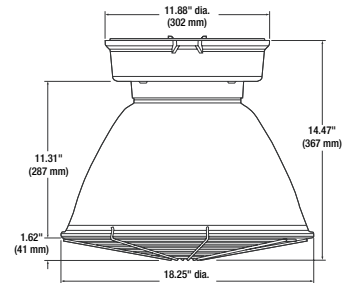

KSB Ballast Tank
KER40 Enclosed Reflector
KERG Guard