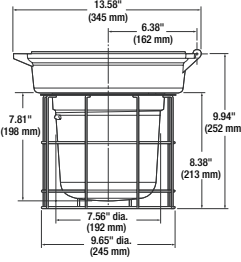

KSB Housing

KSB Ballast Tank
KG25 7 3/4" Optics Globe
KAG25S Wire Guard