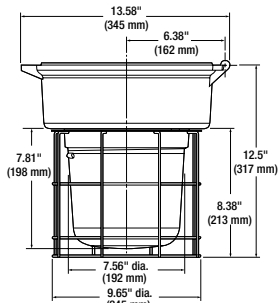

KSD Housing

KSD Ballast Tank
KG25 7 3/4" Optics Globe
or KR25 Reflector
KAG25S Wire Guard