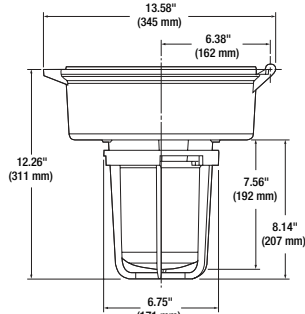

KSC Housing

KSC Ballast Tank
KZRG1550 8" Spun Reflector