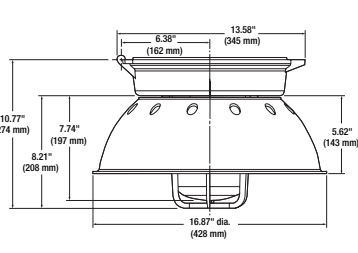

KS Series

Kemlux® III Enclosed/Gasketed

HAZARDOUS SEALED

DIMENSIONS

KSA Housing

KSA Ballast Tank
KG17 5 1/2" Optics Globe
KPSD40 Dome Reflector