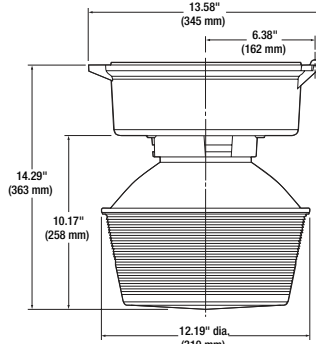

KSC Ballast Tank
KZRG 12" Spun Reflector