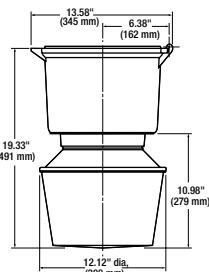

KSE Ballast Tank
12" Spun Top Reflector Optics