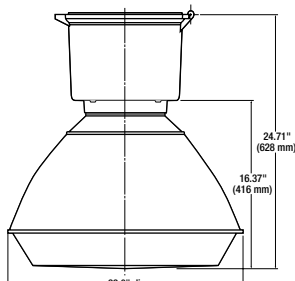

KSE Ballast Tank
KEP40 Optic