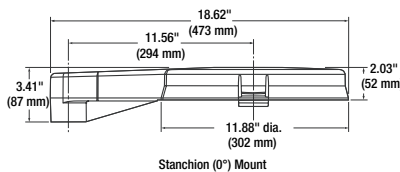

KS Series

Kemlux® III Enclosed/Gasketed

HAZARDOUS SEALED

Photocontrol for Standard & Hazardous Class I Division 2

Catalog Number	Volts	Frequency	Watts
HUB2PC120	120VAC	50/60 Hz	400
HUB2PC227¹	277VAC	50/60 Hz	400
HUB2PC347	347VAC	50/60 Hz	400

¹ Marked 220-277V, suitable for 208V

Kemlux III Mounting Splice Boxes

Hub Size	Catalog Number							
	Pendant	Flexible Pendant	Ceiling 4-Hub	Ceiling 5-Hub	Wall	Cone Top	25° Stanchion	90° Stanchion
3/4"	KSA2B	KSF2B	KSX2B	KSX6B	KSB2B	KSC2B	—	—
1"	KSA3B	KSF3B	KSX3B	KSX7B	KSB3B	KSC3B	—	—
1-1/4"	—	—	—	—	—	—	KSD4B	KSS4B
1-1/2"	—	—	—	—	—	—	KSD5B	KSS5B
M-20	—	—	KSX8B	KSX9B	—	—	—	—

Kemlux III 50-600W Ballast Tank Assemblies

Wattage	CATALOG NUMBER									
	High Pressure Sodium					Pulse Start Metal Halide				
	Low Wattage Medium Base		Low Wattage Mogul Base		High Wattage Mogul	Low Wattage Medium Base		Low Wattage Mogul Base		High Wattage Mogul Base
	5 1/2"	7 3/4"	5 1/2"	7 3/4"	7 3/4"	5 1/2"	7 3/4"	5 1/2"	7 3/4"	7 3/4"
50	KSAS05X	KSBS05X	KSCS05X	KSDS05X	—	KSAH05X	KSBH05X	—	—	—
70	KSAS07X	KSBS07X	KSCS07X	KSDS07X	—	KSAH07X	KSBH07X	KSCH07X	KSDH07X	—
105	KSAS10X	KSBS10X	KSCS10X	KSDS10X	—	KSAH10X	KSBH10X	KSCH10X	KSDH10X	—
150	KSAS15X	KSBS15X	KSCS15X	KSDS15X	—	KSAP15X	KSBP15X	KSCP15X	KSDP15X	—
175	—	—	—	—	—	—	—	KSCP17X	KSDP17X	—
200	—	—	—	—	KSES20X	—	—	KSCP20X	KSDP20X	—
250	—	—	—	—	KSES25X	—	—	—	—	KSEP25X
320	—	—	—	—	—	—	—	—	—	KSEP32X
350	—	—	—	—	—	—	—	—	—	KSEP35X
400	—	—	—	—	KSES40X	—	—	—	—	KSEP40X

DIMENSIONS

Mounting Adapters