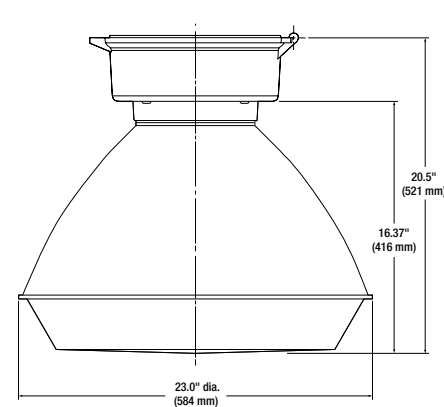

KSD Ballast Tank
KPE40 Optic